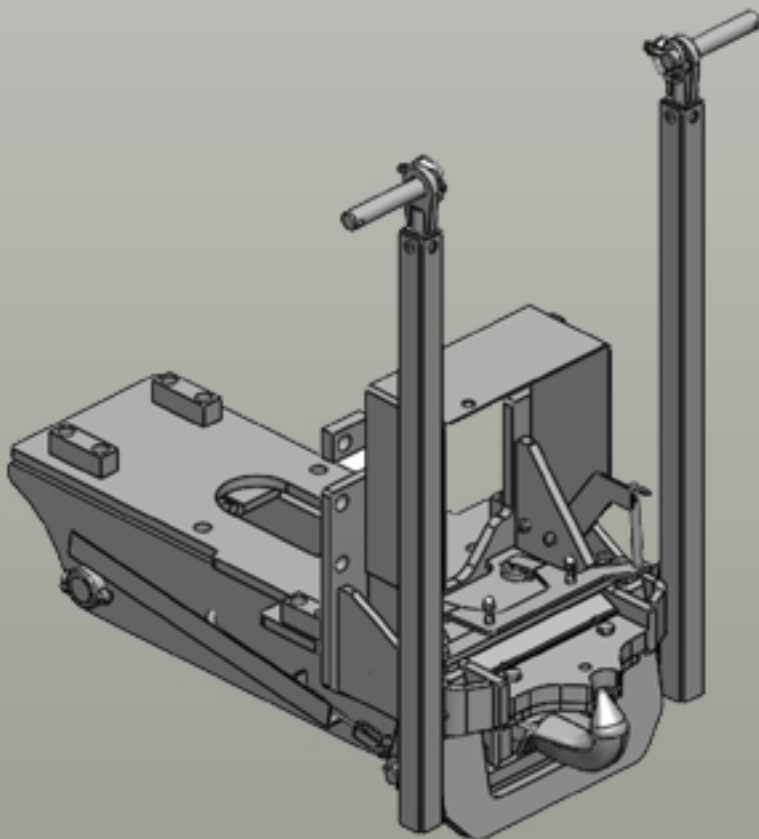

Pick-Up Hitches | Inserts K80® Same

Pick-Up Hitches | Inserts K80®

Art.Nr. 00.421.12.2-A20 | Pick-Up Hitches | Inserts K80®
K80® Ball Coupling System |

Alternative color

00.421.12.2-A20 (Pöttinger-Red)

Technical Values*

Working Length (mm): 355 | **Lenght (mm):** 445 | **Max. Permissible D-Value (kN):** 74 |
Max. Permissible Vertical Load (kg): 1500 | **Drilled Hole Ø (mm):** 25 | **Shaft Height x Width:** 60x60 |
Pick-Up Hitch Producer: fits with CBM

Adapted for Tractor

Case IH: **Magnum 7100/7200:** 7110, 7120, 7130, 7140, 7150, 7210, 7220, 7230, 7240, 7250; **Magnum MX:** 180, 200, 220, 240, 270; **Magnum MX (II):** 210, 230, 255, 285, 305;
Maxxum MX: 100, 110, 120, 135, 150, 170;
Deutz-Fahr: **Agrottron 80-180.7:** 106, 108, 110, 115, 118, 120, 128, 130, 135, 150, 150.7, 165.7, 180.7; **Agrottron TTV:** 1130, 1145, 1160, 610, 620;
McCormick: **MTX:** 110, 120, 125, 135, 140, 145, 150, 155;
Same: **Silver:** 105, 110, 130, 95;
Zetor: **Forterra:** 105, 10641, 11441, 115, 11741, 12441, 125, 8621, 8641, 95, 9621, 9641; **Proxima:** 6421, 6441, 7421, 7441, 8421, 8441;