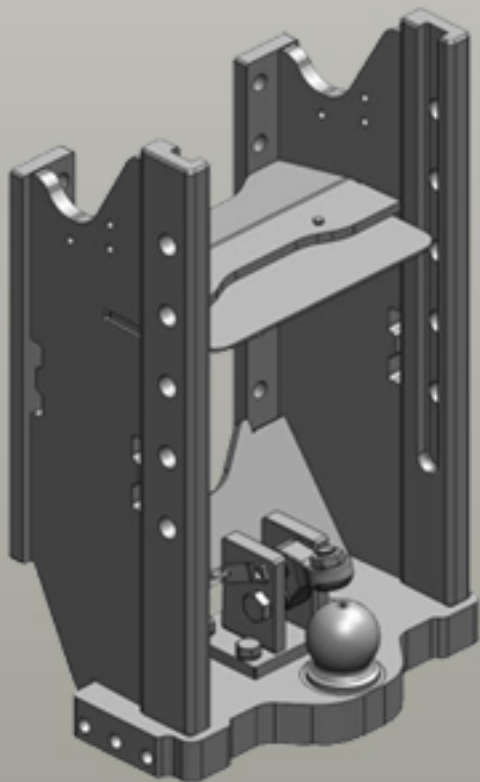

Ladder Hitches JCB-Fastrac