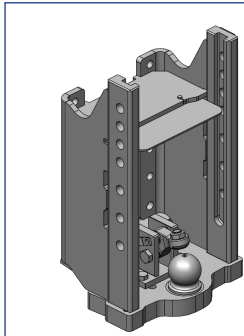

Art.Nr. 00.116.80.1-A02 | Ladder Hitches | Standard	
K80® Ball Coupling System | Assembly Dimension Scharmüller S32 (330/25/32)	
Alternative color	
00.116.80.1-A02 (Black)	
Technical Values*	
Locking: K80® Manual | Max. Permissible D-Value (kN): 89,3 | Max. Permissible Vertical Load (kg): 4000	
Adapted for Tractor	
Case IH:	Maxxum MXM: 120, 130, 140, 155, 175, 190; Puma CVX EP LWB (Tier 4A): 170, 185, 200, 215, 230; Puma CVX EP LWB (Tier 4B): 185, 200, 220, 240; Puma CVX LWB: 165, 180, 195, 210, 225; Puma EP LWB (Tier 4A): 170, 185, 200, 215; Puma EP LWB (Tier 4B): 185, 200, 220; Puma LWB: 165, 180, 195, 210;
New Holland:	T7 LWB (Tier 4A): 7.220, 7.235, 7.250, 7.260, 7.270; T7 LWB (Tier 4B): 7.230, 7.245, 7.260, 7.270; T7000 Auto Command: 7030, 7040, 7050, 7060, 7070, 7080; T7000 Power Command: 7030, 7040, 7050, 7060; TM: 115, 120, 125, 130, 135, 140, 150, 155, 165, 170, 175, 195;
Steyr:	CVT (Tier 3): 6165, 6180, 6200, 6210, 6225; CVT EcoTech LWB (Tier 4A): 6170, 6185, 6205, 6215, 6230; CVT EcoTech LWB (Tier 4B): 6185, 6200, 6220, 6240;