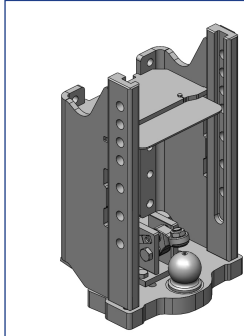

Art.Nr. 00.116.88.1-A02 | Ladder Hitches | Standard	
K80® Ball Coupling System | Assembly Dimension Scharmüller S32 (330/25/32)	
Alternative color	
00.116.88.1-A02 (Black)	
Technical Values*	
Locking: K80® Automatic | Max. Permissible D-Value (kN): 89,3 | Max. Permissible Vertical Load (kg): 4000	
Adapted for Tractor	
Case IH:	Maxxum MXM: 120, 130, 140, 155, 175, 190; Puma CVX EP LWB (Tier 4A): 170, 185, 200, 215, 230; Puma CVX EP LWB (Tier 4B): 185, 200, 220, 240; Puma CVX LWB: 165, 180, 195, 210, 225; Puma EP LWB (Tier 4A): 170, 185, 200, 215; Puma EP LWB (Tier 4B): 185, 200, 220; Puma LWB: 165, 180, 195, 210;
New Holland:	T7 LWB (Tier 4A): 7.220, 7.235, 7.250, 7.260, 7.270; T7 LWB (Tier 4B): 7.230, 7.245, 7.260, 7.270; T7000 Auto Command: 7030, 7040, 7050, 7060, 7070, 7080; T7000 Power Command: 7030, 7040, 7050, 7060; TM: 115, 120, 125, 130, 135, 140, 150, 155, 165, 170, 175;
Steyr:	CVT (Tier 3): 6165, 6180, 6200, 6210, 6225; CVT EcoTech LWB (Tier 4A): 6170, 6185, 6205, 6215, 6230; CVT EcoTech LWB (Tier 4B): 6185, 6200, 6220, 6240;