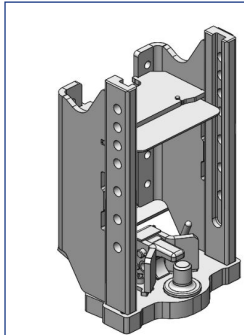

Ladder Hitches

Art.Nr. 00.116.70.1-A02 | Ladder Hitches | Standard	
Draw-Pin (Pitonfix) | Assembly Dimension Scharmüller S32 (330/25/32)	
Alternative color	
00.116.70.1-A02 (Black)	
Technical Values*	
Locking: Draw Pin (Pitonfix) Automatic | Max. Permissible D-Value (kN): 89,3 | Max. Permissible Vertical Load (kg): 3000	
Adapted for Tractor	
Case IH:	Maxxum MXM: 120, 130, 140, 155, 175, 190; Puma CVX EP LWB (Tier 4A): 170, 185, 200, 215, 230; Puma CVX EP LWB (Tier 4B): 185, 200, 220, 240; Puma CVX LWB: 165, 180, 195, 210, 225; Puma EP LWB (Tier 4A): 170, 185, 200, 215; Puma EP LWB (Tier 4B): 185, 200, 220; Puma LWB: 165, 180, 195, 210;
New Holland:	T7 LWB (Tier 4A): 7.220, 7.235, 7.250, 7.260, 7.270; T7 LWB (Tier 4B): 7.230, 7.245, 7.260, 7.270; T7000 Auto Command: 7030, 7040, 7050, 7060, 7070, 7080; T7000 Power Command: 7030, 7040, 7050, 7060; TM: 115, 120, 125, 130, 135, 140, 150, 155, 165, 170, 175, 195;
Steyr:	CVT (Tier 3): 6165, 6180, 6200, 6210, 6225; CVT EcoTech LWB (Tier 4A): 6170, 6185, 6205, 6215, 6230; CVT EcoTech LWB (Tier 4B): 6185, 6200, 6220, 6240;