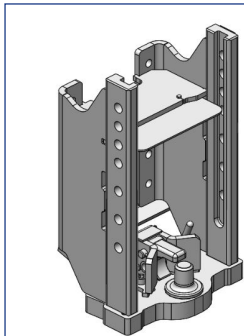

Art.Nr. 00.116.71.2-A02 | Ladder Hitches | Standard	
Draw-Pin (Pitonfix) | Assembly Dimension Scharmüller S32 (330/25/32)	
Alternative color	
00.116.71.2-A02 (Black)	
Technical Values*	
Locking: Draw Pin (Pitonfix) Automatic | Max. Permissible D-Value (kN): 89,3 | Max. Permissible Vertical Load (kg): 3000	
Adapted for Tractor	
Case IH:	Maxxum (Tier 4B), Maxxum CVX (Tier 4B), Maxxum CVX-EP, Maxxum EP, Maxxum Multicontroller, Maxxum Multicontroller (Tier 4B), Maxxum MXU, Maxxum X-Line , Puma CVX EP SWB (Tier 4A), Puma CVX EP SWB (Tier 4B), Puma CVXdrive SWB (Tier 5), Puma EP SWB (Tier 4A), Puma EP SWB (Tier 4B), Puma Multicontroller SWB (Tier 5), Puma SWB, Puma X (Tier 5)
New Holland:	T6, T6 (Tier 4B), T6000 Delta, T6000 Elite, T6000 Plus, T6000 Range & Power Command, T7 LWB (Tier 5), T7 SWB (Tier 4A), T7 SWB (Tier 4B) , T7 SWB (Tier 5), TS-A
Steyr:	CVT EcoTech SWB (Tier 4A), CVT EcoTech SWB (Tier 4B), Impuls CVT SWB (Tier 5), Profi, Profi Classic EcoTech, Profi Classic EcoTech (Tier 4), Profi CVT EcoTech, Profi CVT EcoTech (Tier 4), Profi EcoTech, Profi EcoTech (Tier 4)