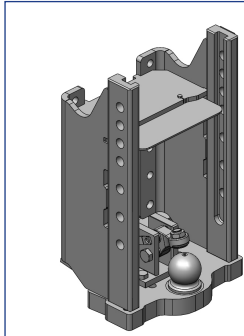

Art.Nr. 00.116.81.2-A02 | Ladder Hitches | Standard	
K80® Ball Coupling System | Assembly Dimension Scharmüller S32 (330/25/32)	
Alternative color	
00.116.81.2-A02 (Black)	
Technical Values*	
Locking: K80® Manual | Max. Permissible D-Value (kN): 89,3 | Max. Permissible Vertical Load (kg): 4000	
Adapted for Tractor	
Case IH:	Maxxum (Tier 4B), Maxxum CVX (Tier 4B), Maxxum CVX-EP, Maxxum EP, Maxxum Multicontroller, Maxxum Multicontroller (Tier 4B), Maxxum MXU, Maxxum X-Line , Puma CVX EP SWB (Tier 4A), Puma CVX EP SWB (Tier 4B), Puma CVXdrive SWB (Tier 5), Puma EP SWB (Tier 4A), Puma EP SWB (Tier 4B), Puma Multicontroller SWB (Tier 5), Puma SWB, Puma X (Tier 5)
New Holland:	T6, T6 (Tier 4B), T6000 Delta, T6000 Elite, T6000 Plus, T6000 Range & Power Command, T7 LWB (Tier 5), T7 SWB (Tier 4A), T7 SWB (Tier 4B) , T7 SWB (Tier 5), TS-A
Steyr:	CVT EcoTech SWB (Tier 4A), CVT EcoTech SWB (Tier 4B), Impuls CVT SWB (Tier 5), Profi, Profi Classic EcoTech, Profi Classic EcoTech (Tier 4), Profi CVT EcoTech, Profi CVT EcoTech (Tier 4), Profi EcoTech, Profi EcoTech (Tier 4)