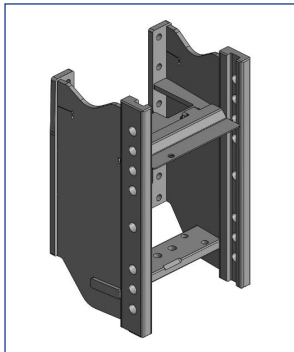

Art.Nr. 00.258.30.0-A16 | Ladder Hitches | Prepared for Drawbar

Assembly Dimension Scharmüller S32 (330/25/32)

Alternative color

00.258.30.0-A16 (Kubota-Grey)

Technical Values*

Max. Permissible D-Value (kN): 74 | Max. Permissible Vertical Load (kg): 3000

Adapted for Tractor

Kubota: **M6001:** 6.121, 6.131, 6.141; **M6002:** 6.122, 6.132, 6.142;