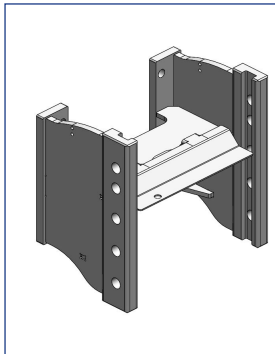

Art.Nr. 00.110.393.0-A34 | Ladder Hitches | Short
Assembly Dimension Scharmüller S32 (390/25/32)
Alternative color
00.110.393.0-A34 (Kubota-Grey)
Technical Values*
Max. Permissible D-Value (kN): 89,3 | Max. Permissible Vertical Load (kg): 2000
Adapted for Tractor
Kubota: M7001: 7.131, 7.151, 7.171; M7002: 7.132, 7.152, 7.172; M7003: 7.133, 7.153, 7.173;