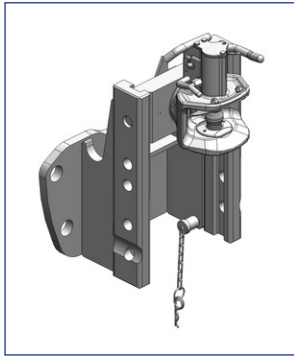

# Ladder Hitches Manitou

## Ladder Hitches

<b>Art.Nr. 00.158.03.1-SET-A02   Ladder Hitches   Standard</b>	
Automatic Clevis Type CH-I (38mm Bolt)   Assembly Dimension Scharmüller S32 (330/25/32)	
<b>Alternative color</b>	
00.158.03.1-SET-A02 (Black )	
<b>Technical Values*</b>	
<b>Max. Permissible D-Value (kN): 91,3   Max. Permissible Vertical Load (kg): 2000</b>	
<b>Adapted for Tractor</b>	
<b>Manitou:</b>	<b>MLT:</b> 845, 940L;

<b>Art.Nr. 00.295.15.0-SET-A02   Ladder Hitches   Standard</b>	
Automatic Clevis Type A11 (38mm Bolt)   Assembly Dimension Scharmüller S32 (255/25/32)	
<b>Alternative color</b>	
00.295.15.0-SET-A02 (Black )	
<b>Technical Values*</b>	
<b>Max. Permissible D-Value (kN): 90   Max. Permissible Vertical Load (kg): 2000</b>	
<b>Adapted for Tractor</b>	
<b>Manitou:</b>	<b>MLT:</b> 1033, 627, 633, 634, 641, 642, 730, 731, 732, 735, 741, 742, 932, 940;

<b>Art.Nr. 00.295.16.0-SET-A02   Ladder Hitches   Standard</b>	
Automatic Clevis Type A11 (38mm Bolt)   Assembly Dimension Scharmüller S32 (255/25/32)	
<b>Alternative color</b>	
00.295.16.0-SET-A02 (Black )	
<b>Technical Values*</b>	
<b>Max. Permissible D-Value (kN): 90   Max. Permissible Vertical Load (kg): 2000</b>	
<b>Adapted for Tractor</b>	
<b>Manitou:</b>	<b>MLT:</b> 1060, 630, 840, 960;