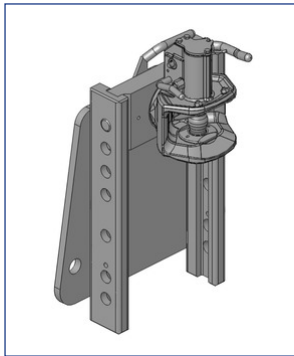

# Ladder Hitches Manitou

## Ladder Hitches

<b>Art.Nr. 00.158.03.1-SET-A02   Ladder Hitches   Standard</b>	
Automatic Clevis Type CH-I (38mm Bolt)   Assembly Dimension Scharmüller S32 (330/25/32)	
<b>Alternative color</b>	
00.158.03.1-SET-A02 (Black )	
<b>Technical Values*</b>	
<b>Max. Permissible D-Value (kN): 91,3   Max. Permissible Vertical Load (kg): 2000</b>	
<b>Adapted for Tractor</b>	
<b>Manitou:</b>	<b>MLT:</b> 845, 940L;

<b>Art.Nr. 00.295.15.0-SET-A02   Ladder Hitches   Standard</b>	
Automatic Clevis Type A11 (38mm Bolt)   Assembly Dimension Scharmüller S32 (255/25/32)	
<b>Alternative color</b>	
00.295.15.0-SET-A02 (Black )	
<b>Technical Values*</b>	
<b>Max. Permissible D-Value (kN): 90   Max. Permissible Vertical Load (kg): 2000</b>	
<b>Adapted for Tractor</b>	
<b>Manitou:</b>	<b>MLT:</b> 1033, 627, 633, 634, 641, 642, 730, 731, 732, 735, 741, 742, 932, 940;

<b>Art.Nr. 00.295.16.0-SET-A02   Ladder Hitches   Standard</b>	
Automatic Clevis Type A11 (38mm Bolt)   Assembly Dimension Scharmüller S32 (255/25/32)	
<b>Alternative color</b>	
00.295.16.0-SET-A02 (Black )	
<b>Technical Values*</b>	
<b>Max. Permissible D-Value (kN): 90   Max. Permissible Vertical Load (kg): 2000</b>	
<b>Adapted for Tractor</b>	
<b>Manitou:</b>	<b>MLT:</b> 1060, 630, 840, 960;