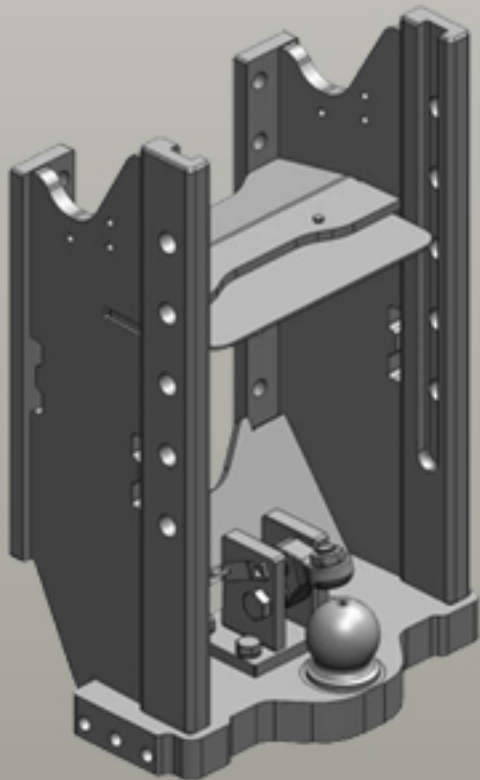

# Ladder Hitches Manitou

## Ladder Hitches

<b>Art.Nr. 00.158.03.1-SET-A02   Ladder Hitches   Standard</b>	
Automatic Clevis Type CH-I (38mm Bolt)   Assembly Dimension Scharmüller S32 (330/25/32)	
<b>Alternative color</b>	
00.158.03.1-SET-A02 (Black )	
<b>Technical Values*</b>	
<b>Max. Permissible D-Value (kN): 91,3   Max. Permissible Vertical Load (kg): 2000</b>	
<b>Adapted for Tractor</b>	
<b>Manitou:</b>	<b>MLT:</b> 845, 940L;

<b>Art.Nr. 00.295.15.0-SET-A02   Ladder Hitches   Standard</b>	
Automatic Clevis Type A11 (38mm Bolt)   Assembly Dimension Scharmüller S32 (255/25/32)	
<b>Alternative color</b>	
00.295.15.0-SET-A02 (Black )	
<b>Technical Values*</b>	
<b>Max. Permissible D-Value (kN): 90   Max. Permissible Vertical Load (kg): 2000</b>	
<b>Adapted for Tractor</b>	
<b>Manitou:</b>	<b>MLT:</b> 1033, 627, 633, 634, 641, 642, 730, 731, 732, 735, 741, 742, 932, 940;

<b>Art.Nr. 00.295.16.0-SET-A02   Ladder Hitches   Standard</b>	
Automatic Clevis Type A11 (38mm Bolt)   Assembly Dimension Scharmüller S32 (255/25/32)	
<b>Alternative color</b>	
00.295.16.0-SET-A02 (Black )	
<b>Technical Values*</b>	
<b>Max. Permissible D-Value (kN): 90   Max. Permissible Vertical Load (kg): 2000</b>	
<b>Adapted for Tractor</b>	
<b>Manitou:</b>	<b>MLT:</b> 1060, 630, 840, 960;