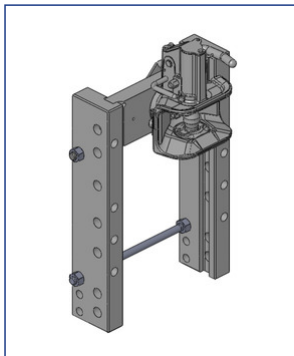

# Ladder Hitches Manitou

## Ladder Hitches

<b>Art.Nr. 00.158.03.1-SET-A02   Ladder Hitches   Standard</b>	
Automatic Clevis Type CH-I (38mm Bolt)   Assembly Dimension Scharmüller S32 (330/25/32)	
<b>Alternative color</b>	
00.158.03.1-SET-A02 (Black )	
<b>Technical Values*</b>	
<b>Max. Permissible D-Value (kN): 91,3   Max. Permissible Vertical Load (kg): 2000</b>	
<b>Adapted for Tractor</b>	
<b>Manitou:</b>	<b>MLT:</b> 845, 940L;

<b>Art.Nr. 00.295.15.0-SET-A02   Ladder Hitches   Standard</b>	
Automatic Clevis Type A11 (38mm Bolt)   Assembly Dimension Scharmüller S32 (255/25/32)	
<b>Alternative color</b>	
00.295.15.0-SET-A02 (Black )	
<b>Technical Values*</b>	
<b>Max. Permissible D-Value (kN): 90   Max. Permissible Vertical Load (kg): 2000</b>	
<b>Adapted for Tractor</b>	
<b>Manitou:</b>	<b>MLT:</b> 1033, 627, 633, 634, 641, 642, 730, 731, 732, 735, 741, 742, 932, 940;

<b>Art.Nr. 00.295.16.0-SET-A02   Ladder Hitches   Standard</b>	
Automatic Clevis Type A11 (38mm Bolt)   Assembly Dimension Scharmüller S32 (255/25/32)	
<b>Alternative color</b>	
00.295.16.0-SET-A02 (Black )	
<b>Technical Values*</b>	
<b>Max. Permissible D-Value (kN): 90   Max. Permissible Vertical Load (kg): 2000</b>	
<b>Adapted for Tractor</b>	
<b>Manitou:</b>	<b>MLT:</b> 1060, 630, 840, 960;