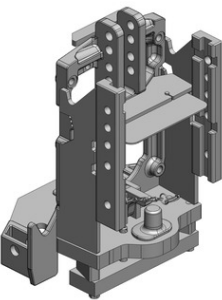

## Ladder Hitches

**Art.Nr. 00.218.03.2-A11 | Ladder Hitches | Prepared for Drawbar**  
Assembly Dimension Cramer (335/22/30)

Alternative color 

00.218.03.2-A11 (AGCO-Grey)

Technical Values\*

**Max. Permissible D-Value (kN): 82,4 | Max. Permissible Vertical Load (kg): 3000**

**Art.Nr. 00.218.71.0-A11 | Ladder Hitches | Prepared for Drawbar**  
Draw-Pin (Pitonfix) | Assembly Dimension Cramer (335/22/30)

Alternative color 

00.218.71.0-A11 (AGCO-Grey)

Technical Values\*

**Locking: Draw Pin (Pitonfix) Manual | Max. Permissible D-Value (kN): 82,4 | Max. Permissible Vertical Load (kg): 3000**