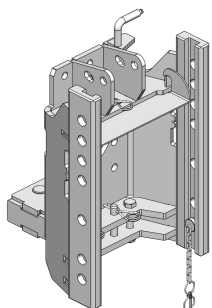

Ladder Hitches

Art.Nr. 00.362.05.0-A02 | Ladder Hitches | Prepared for Drawbar

Assembly Dimension Scharmüller S32 (330/25/32)

Alternative color

00.362.05.0-A02 (Black)

Technical Values*

Max. Permissible D-Value (kN): 42,8 | Max. Permissible Vertical Load (kg): 1200

Adapted for Tractor

Zetor: Hortus: CL-65, HS-65;