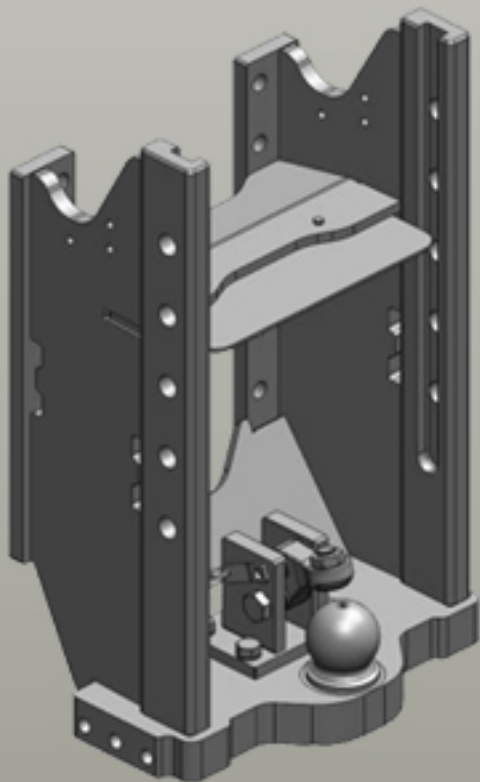

Ladder Hitches Landini